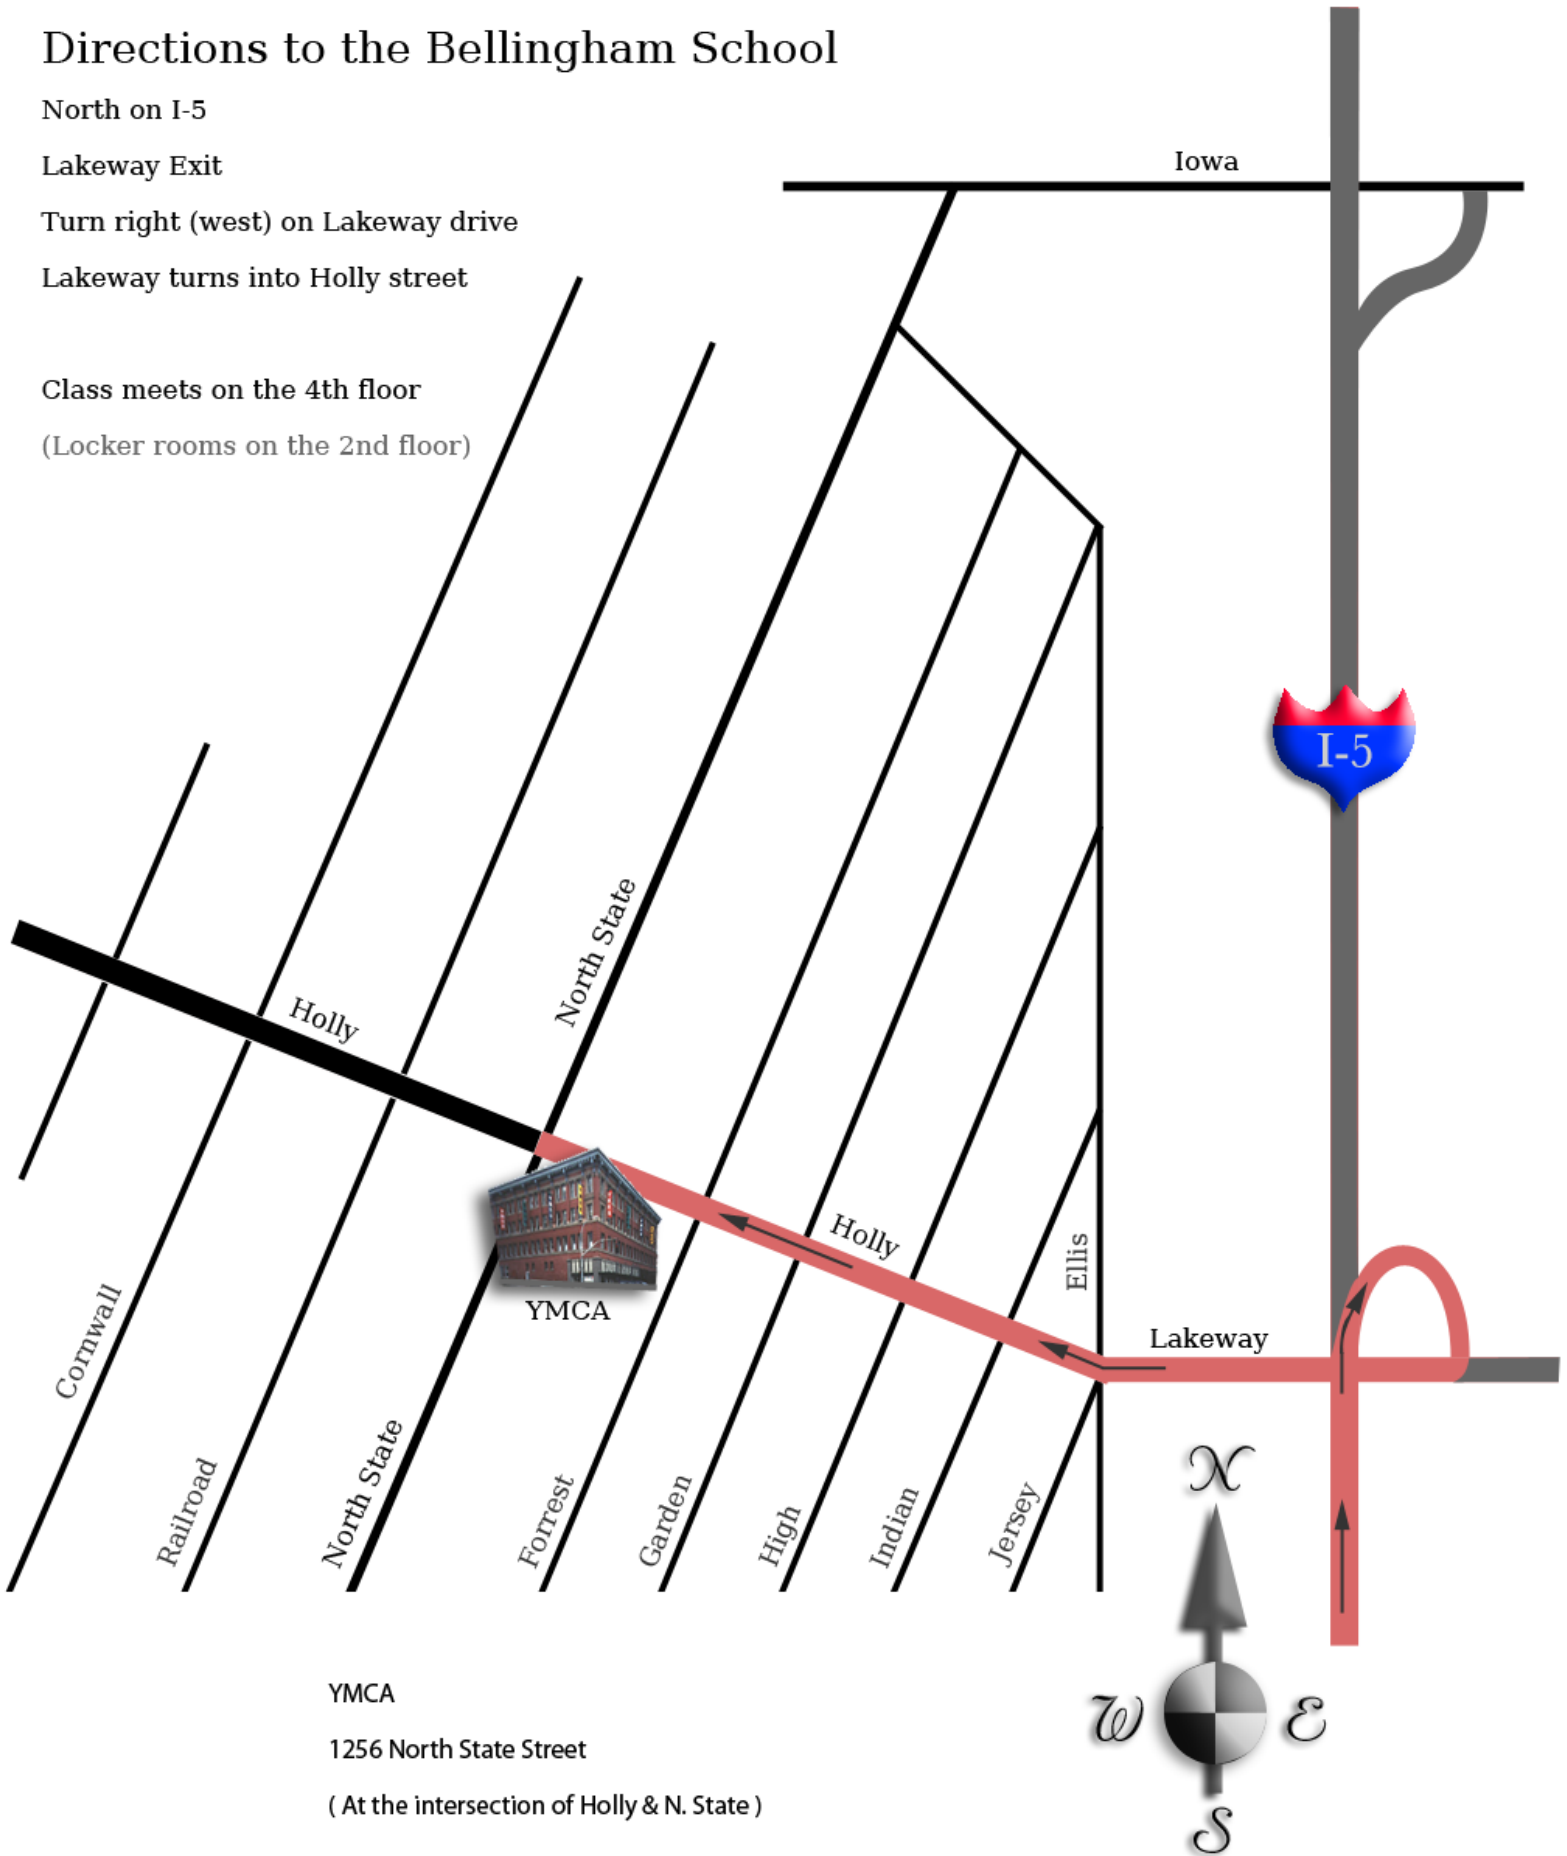

Directions to the Bellingham School

North on I-5

Lakeway Exit

Turn right (west) on Lakeway drive

Lakeway turns into Holly street

Class meets on the 4th floor

(Locker rooms on the 2nd floor)

YMCA

1256 North State Street

(At the intersection of Holly & N. State)